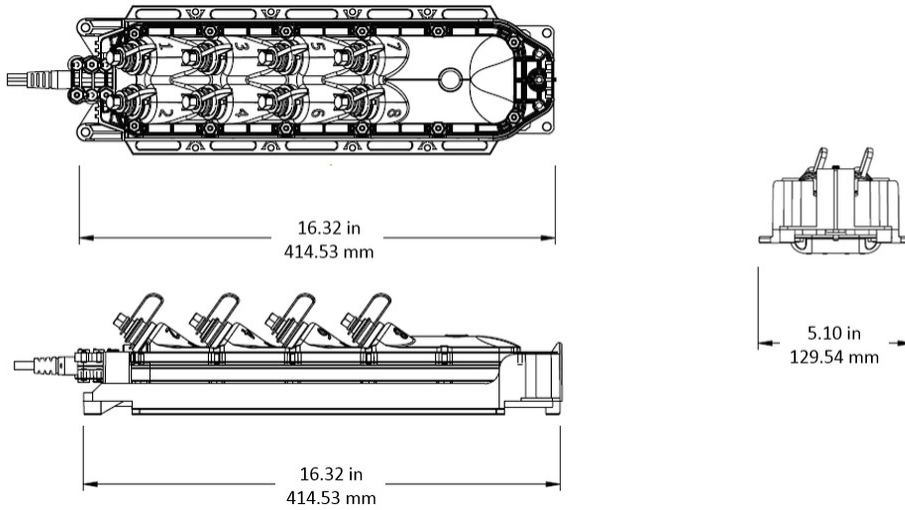

MST-06MH00-C0300U

Cable Outer Diameter

4.4 x 7.4 mm (0.17 x 0.29 in)

Dimension Drawing

Ordering Tree

MST - MH00 -

Terminal model

02	2 ports
04	4 ports
06	6 ports
08	8 ports

Cable type

A	Dielectric, flat, loose tube
B	Locatable, flat, loose tube
C	Armored, round, loose tube

Mounting style*

U	Universal: Terminal is on top of the spool; stub deploys first
A	Reversal spool: Terminal is on the bottom of the spool; terminal deploys first

Standard cable stub length

0050	50 feet
0100	100 feet
0250	250 feet
0500	500 feet
0750	750 feet
1000	1000 feet
1500	1500 feet
2000	2000 feet

Standard lengths shown; metric lengths available

Material Specifications

Enclosure Material Type

Gasketed hardened plastic

Optical Specifications