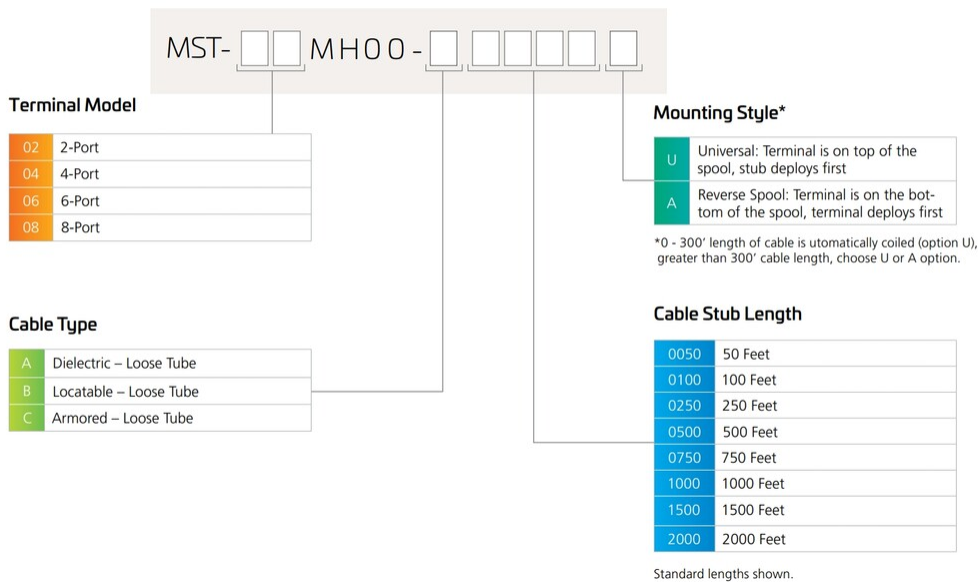

Ordering Tree

Material Specifications

Enclosure Material Type	Gasketed hardened plastic