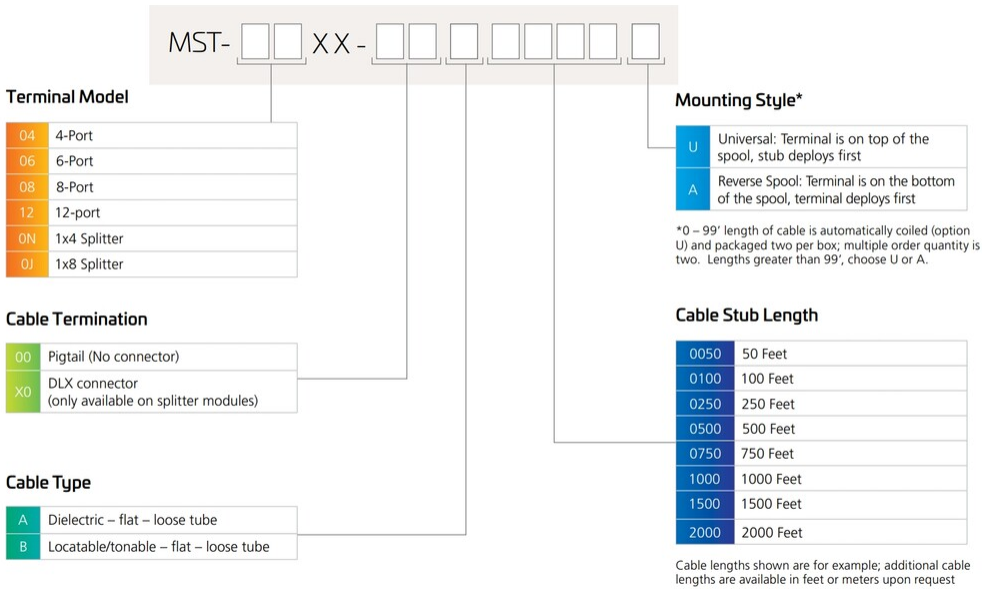

Ordering Tree

Material Specifications

Enclosure Material Type

Gasketed hardened plastic

Optical Specifications