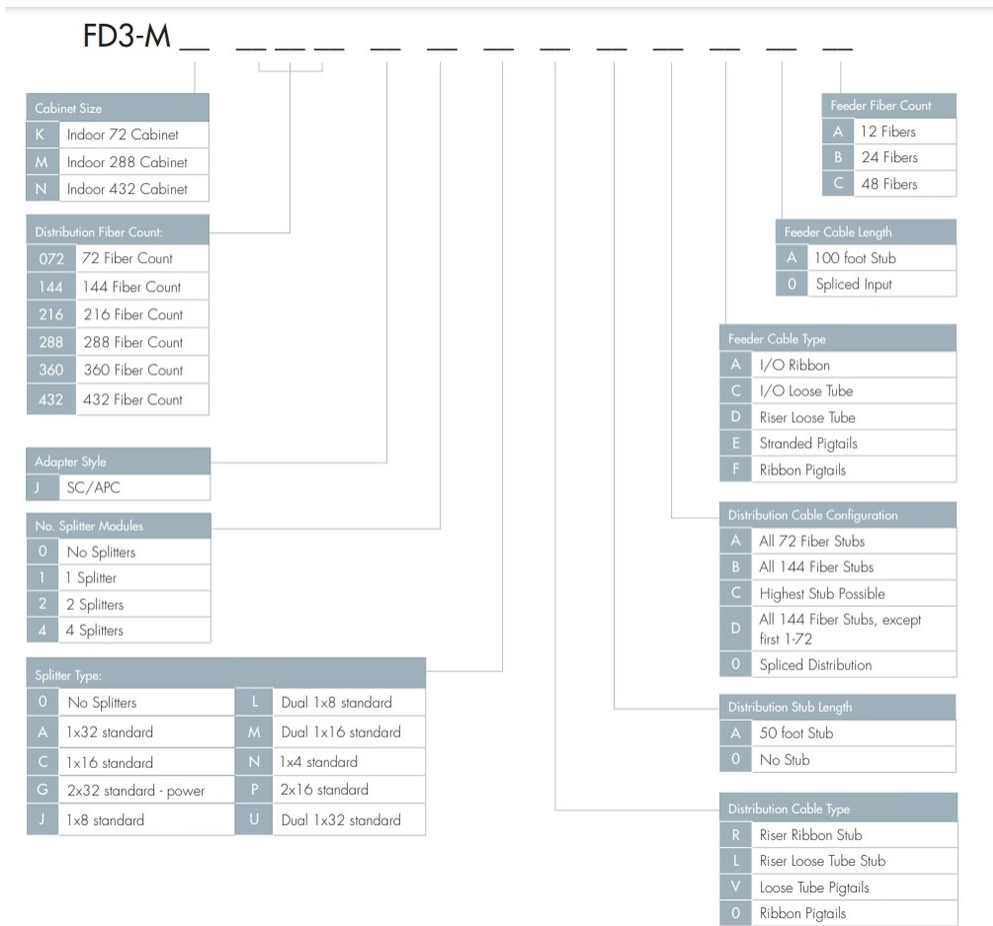

FD3-VM144J00MOMBAB

Material Specifications

Finish Powder coated

Material Type Steel

Optical Specifications

Fiber Mode Singlemode

Environmental Specifications

Environmental Space Indoor

Packaging and Weights

Packaging quantity 1

Regulatory Compliance/Certifications