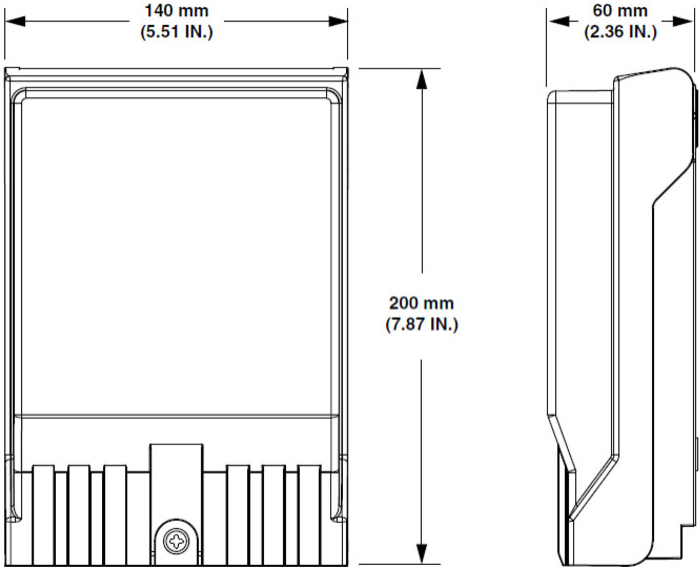

RDT-SM12K00P3059A

RapidFiber® Mini-RDT Distribution Terminal, 12-fiber, LC/UPC, plenum cable, 1000 ft

- Designed to provide a quick and simple solution for installing fiber in small and medium sized MDU's
- Incorporates a unique fiber cable spooling system that stores up fiber cable within the enclosure
- Removes the need for field termination and extensive site survey inspections

OBSOLETE

Product Classification

Regional Availability	North America
Product Type	Fiber distribution terminal
Product Brand	RapidFiber®
Product Series	Mini-RDT

General Specifications

Adapters, quantity	6
Cable Entry Location	Bottom left Bottom right
Cable Type	Plenum - Stranded
Color	Gray
Interface	LC/UPC
Interface, stub	MPO
Mounting	Wall
Port, quantity	12

Dimensions

Height	200 mm 7.874 in
Width	140 mm 5.512 in
Depth	60 mm 2.362 in
Cable Length	304.8 m 1000 ft
Outer Cable Diameter	3 mm 0.118 in

RDT-SM12K00P3059A

Dimension Drawing

Ordering Tree

RDT-SM12K00P3059A