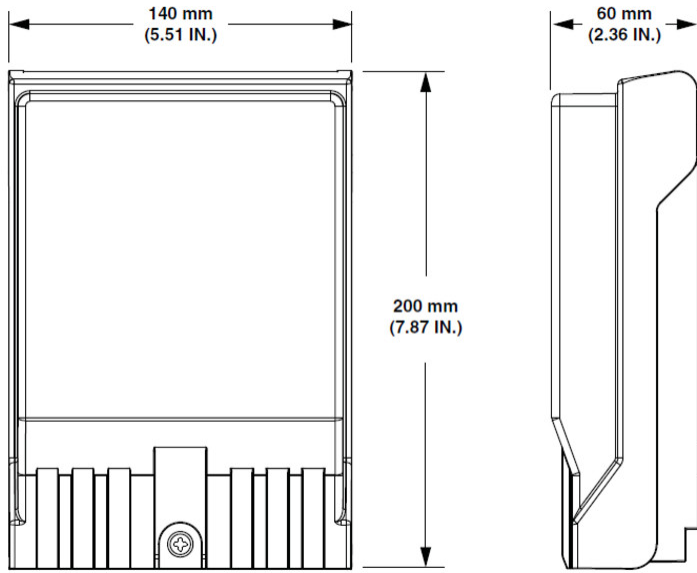

RDT-SM12J00D30590

Ordering Tree

RDT - S M XX X 0 0 X XXX X X

Enclosure type

M 12 Fiber plastic

Cable count

04 4
08 8
12 12

Connector type

J SC/APC
K LC/UPC
L LC/APC
N SC/UPC

Cable type

D Indoor/outdoor 3.6mm black
P 3mm loose tube ivory plenum (zipcord for 24 fibers)

Stubbed end configuration

A MPO connector
O No connector

Fanout

1 SC/UPC
2 SC/APC
3 LC/UPC
4 LC/APC

Enclosure end configuration

9 900µm - standard

Cable Length (Plenum)

030	30 meters (100')
061	61 meters (200')
092	92 meters (300')
122	122 meters (400')
152	152 meters (500')
183	183 meters (600')

Cable Length (Indoor/Outdoor)

015	15 meters (50')
030	30 meters (100')
045	45 meters (150')
061	61 meters (200')
076	76 meters (250')
092	92 meters (300')
107	107 meters (350')
122	122 meters (400')
137	137 meters (450')
152	152 meters (500')
168	168 meters (550')
183	183 meters (600')
198	198 meters (650')