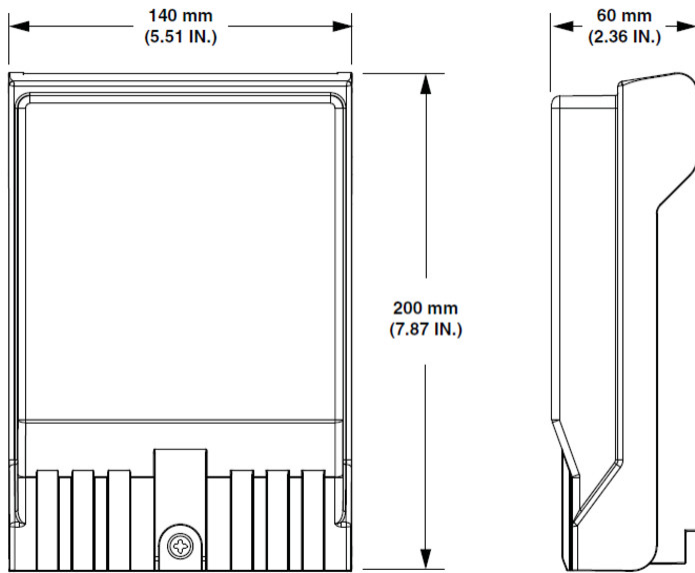

RDT-SM08J00D18390

Ordering Tree

RDT - S M XX X 0 0 X XXX X X

Enclosure type

M 12 Fiber plastic

Cable count

04 4
08 8
12 12

Connector type

J SC/APC
K LC/UPC
L LC/APC
N SC/UPC

Cable type

D Indoor/outdoor 3.6mm black
P 3mm loose tube ivory plenum (zipcord for 24 fibers)

Stubbed end configuration

A MPO connector
O No connector

Fanout

1 SC/UPC
2 SC/APC
3 LC/UPC
4 LC/APC

Enclosure end configuration

9 900µm - standard

Cable Length (Plenum)

030	30 meters (100')
061	61 meters (200')
092	92 meters (300')
122	122 meters (400')
152	152 meters (500')
183	183 meters (600')

Cable Length (Indoor/Outdoor)

015	15 meters (50')
030	30 meters (100')
045	45 meters (150')
061	61 meters (200')
076	76 meters (250')
092	92 meters (300')
107	107 meters (350')
122	122 meters (400')
137	137 meters (450')
152	152 meters (500')
168	168 meters (550')
183	183 meters (600')
198	198 meters (650')