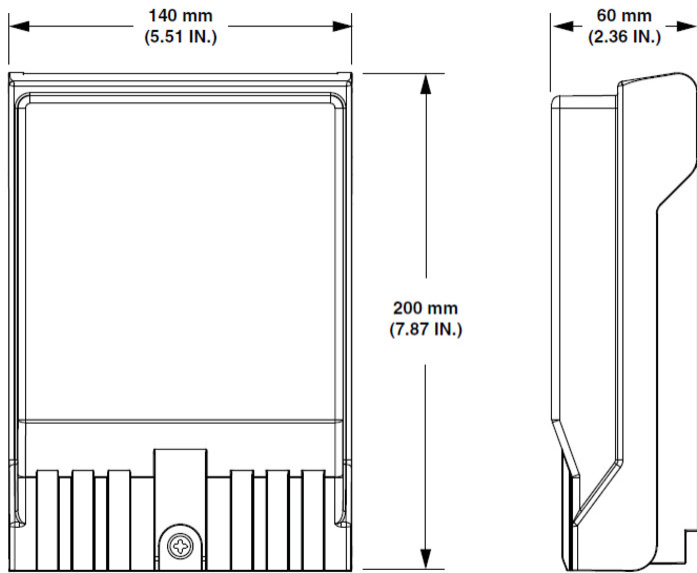

RDT-SM04J00D03090

Ordering Tree

RDT - S M XX X 0 0 X XXX X X

Enclosure type

M 12 Fiber plastic

Cable count

04 4
08 8
12 12

Connector type

J SC/APC
K LC/UPC
L LC/APC
N SC/UPC

Cable type

D Indoor/outdoor 3.6mm black
P 3mm loose tube ivory plenum (zipcord for 24 fibers)

Stubbed end configuration

A MPO connector
O No connector

Fanout

1 SC/UPC
2 SC/APC
3 LC/UPC
4 LC/APC

Enclosure end configuration

9 900µm - standard

Cable Length (Plenum)

030	30 meters (100')
061	61 meters (200')
092	92 meters (300')
122	122 meters (400')
152	152 meters (500')
183	183 meters (600')

Cable Length (Indoor/Outdoor)

015	15 meters (50')
030	30 meters (100')
045	45 meters (150')
061	61 meters (200')
076	76 meters (250')
092	92 meters (300')
107	107 meters (350')
122	122 meters (400')
137	137 meters (450')
152	152 meters (500')
168	168 meters (550')
183	183 meters (600')
198	198 meters (650')