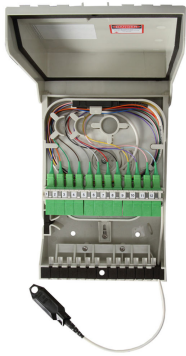

## RapidFiber® Mini-RDT Distribution Terminal, 4-fiber, SC/APC, Indoor /outdoor cable, 100 ft

- Designed to provide a quick and simple solution for installing fiber in small and medium sized MDU's
- Incorporates a unique fiber cable spooling system that stores up fiber cable within the enclosure
- Removes the need for field termination and extensive site survey inspections