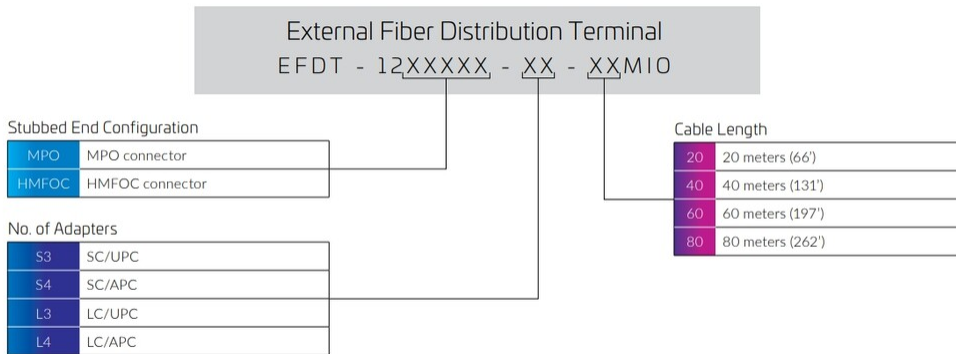

EF7078-004 | EFDT-12HMFOC-S4-80MIO-TE

RapidFiber® EFDT Wall Mounting Fiber Box, outdoor, 12 SC/APC, HMFOC at far end, 80 m

- Designed to provide a quick and simple solution for installing fiber in small and medium sized MDU's
- Incorporates a unique fiber cable spooling system that stores up fiber cable within the enclosure
- Removes the need for field termination and extensive site survey inspections
- Weatherproof housing suitable for external environmental conditions

Product Classification

Regional Availability	Asia Australia/New Zealand EMEA Latin America North America
Product Type	Fiber wall box
Product Brand	RapidFiber®
Product Series	EFDT

General Specifications

Functionality	Patching
Access	Front
Cable Color	White
Cable Type	Microcable - Loose Tube
Enclosure Color	Gray
Front Cover Type	Hinged with lock
Interface	SC/APC
Interface, stub	HMFOC
Mounting	Wall
Port, quantity	12

Dimensions

Height	264.16 mm 10.4 in
Width	179.07 mm 7.05 in
Depth	71.12 mm 2.8 in
Cable Length	80 m 262.467 ft

EF7078-004 | EFDT-12HMFOC-S4-80MIO-TE

Ordering Tree

Material Specifications

Enclosure Material Type LSZH thermoplastic