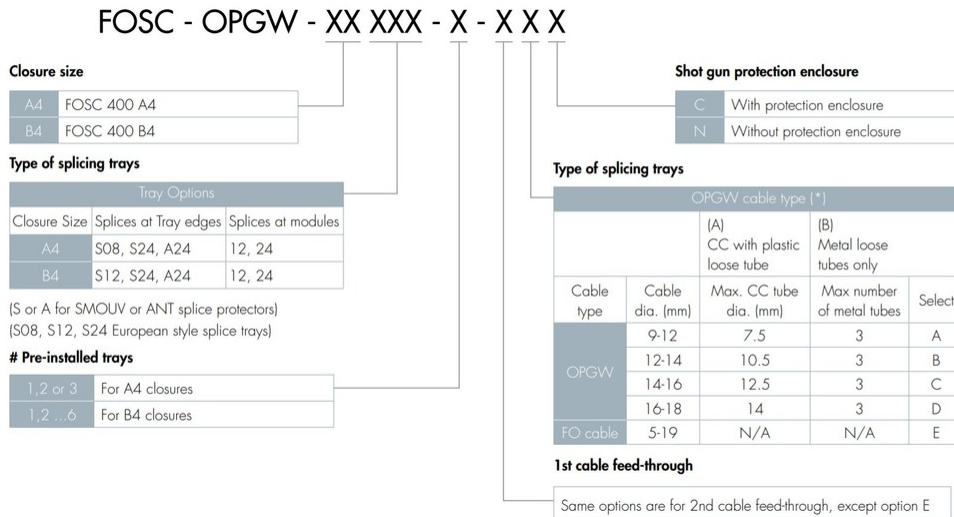

CK6448-000 | FOSC-OPGW-A4NT-0-NNC

Height	240 mm | 9.449 in
Width	202 mm | 7.953 in
Length	730 mm | 28.74 in
Main Cable Diameter, maximum	19 mm | 0.748 in

Ordering Tree

Material Specifications

Material Type Impact-resistant polymer

Environmental Specifications

Environmental Space Above ground

Qualification Standards IEC 61300, 6 m waterhead

Packaging and Weights

Packaging quantity 1

Packaging Type Box | Carton

Weight, net 18 kg | 39.683 lb

Regulatory Compliance/Certifications

Agency	Classification
CHINA-ROHS	Below maximum concentration value
ISO 9001:2015	Designed, manufactured and/or distributed under this quality management system