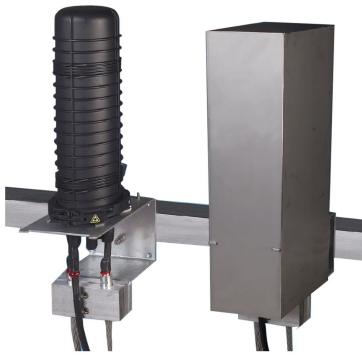

# CK6448-000 | FOSC-OPGW-A4NT-0-NNC

FOSC® OPGW A Fiber Optic Splice Closure, Heat Shrink Cable sealing, butt type, no pre-installed trays

## General Specifications

<b>Cable Entry Drop Port Style</b>	Round
<b>Cable Entry Main Port Style</b>	Round
<b>Cable Ports Quantity, total</b>	1 oval port (2 cables) + 4 round ports
<b>Cable Sealing Type</b>	Heat shrink
<b>Closure Sealing Type</b>	Dome-to-base clamp with O-ring
<b>Closure Style</b>	Single-ended
<b>Color</b>	Black
<b>Ground Feed-through</b>	None
<b>Mounting</b>	Pole   Strand   Wall
<b>Network Area Type</b>	Feeder
<b>Splice Tray Included, quantity</b>	0
<b>Splice Tray Type Included</b>	No trays
<b>Splicing Capacity, Single Fusion, maximum</b>	48
<b>Splicing Capacity, Single Splice, 12 fibers, maximum</b>	48
<b>Splicing Capacity, Single Splice, 6 fibers, maximum</b>	24
<b>Splicing Type, Supported</b>	Mass fusion   Single fusion