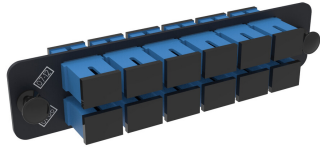

760242756

1000-Type Adapter Pack with 12 TeraSPEED® SM simplex SC adapters, blue

Product Classification

Regional Availability	Asia
Portfolio	CommScope®
Product Type	Fiber adapter pack
Product Brand	TeraSPEED®
Product Series	1000-style

General Specifications

Application	Used in conjunction with panels and enclosures (rack, wall, and floor mount) that accept 1000 style panels
Adapter Color	Blue
Adapter Cutout, quantity	12
Adapters, quantity	12
Body Style	Simplex Straight orientation
Color, front	Black
Interface	SC/UPC
Pigtails Included, quantity	0
Total Ports, quantity	12