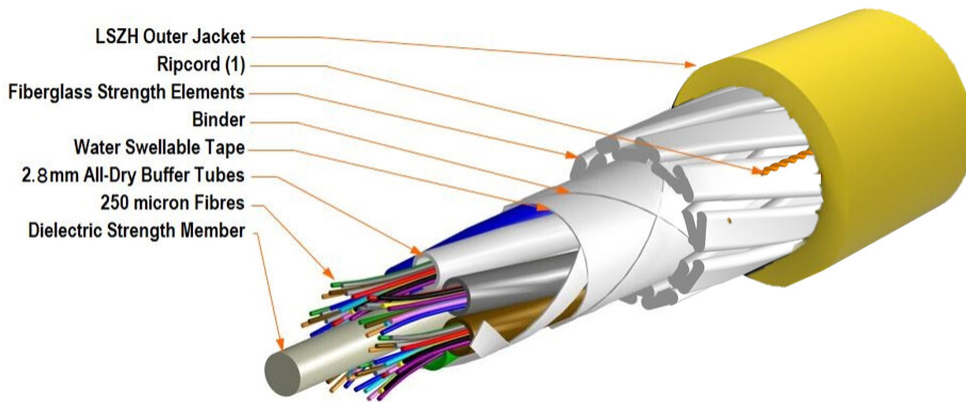

Mechanical Specifications

Minimum Bend Radius, loaded	231.1 mm | 9.098 in
Minimum Bend Radius, unloaded	170.2 mm | 6.701 in
Tensile Load, long term, maximum	1201 N | 269.996 lbf
Tensile Load, short term, maximum	2002 N | 450.068 lbf

Optical Specifications

Fiber Type G.652.D and G.657.A1

Optical Specifications, Wavelength Specific

Attenuation, maximum	0.35 dB/km @ 1,300 nm | 0.35 dB/km @ 1,550 nm | 0.45 dB/km @ 1,310 nm
Standards Compliance	IEC 60794-1 | TIA-492CAAB (OS2)

Environmental Specifications

Installation temperature	-5 °C to +50 °C (+23 °F to +122 °F)
Operating Temperature	-25 °C to +70 °C (-13 °F to +158 °F)
Storage Temperature	-20 °C to +70 °C (-4 °F to +158 °F)
Environmental Space	Universal Low Smoke Zero Halogen (ULSZH)

Packaging and Weights

Cable weight 126 kg/km | 84.668 lb/kft

Regulatory Compliance/Certifications

Agency	Classification