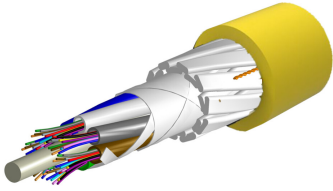

# 2-599627-4 | C-024-LN-8W-M12YL/28G/E

Fiber Indoor/Outdoor Cable, 24-fiber, singlemode G.652.D and G.657.A1, gel-filled, yellow jacket color, Meters jacket marking, 2000 meters