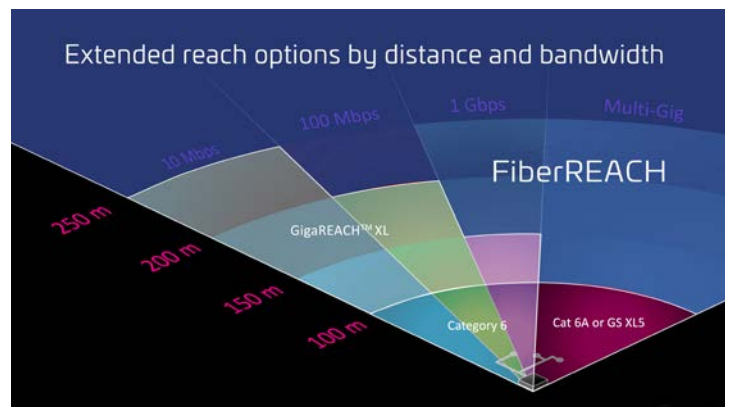

For more information, on the new SYSTIMAX 2.0 portfolio, visit [commscope.com/systimax/](https://www.commscope.com/systimax/) or contact your CommScope representative

YOUR NETWORK
YOUR FUTURE