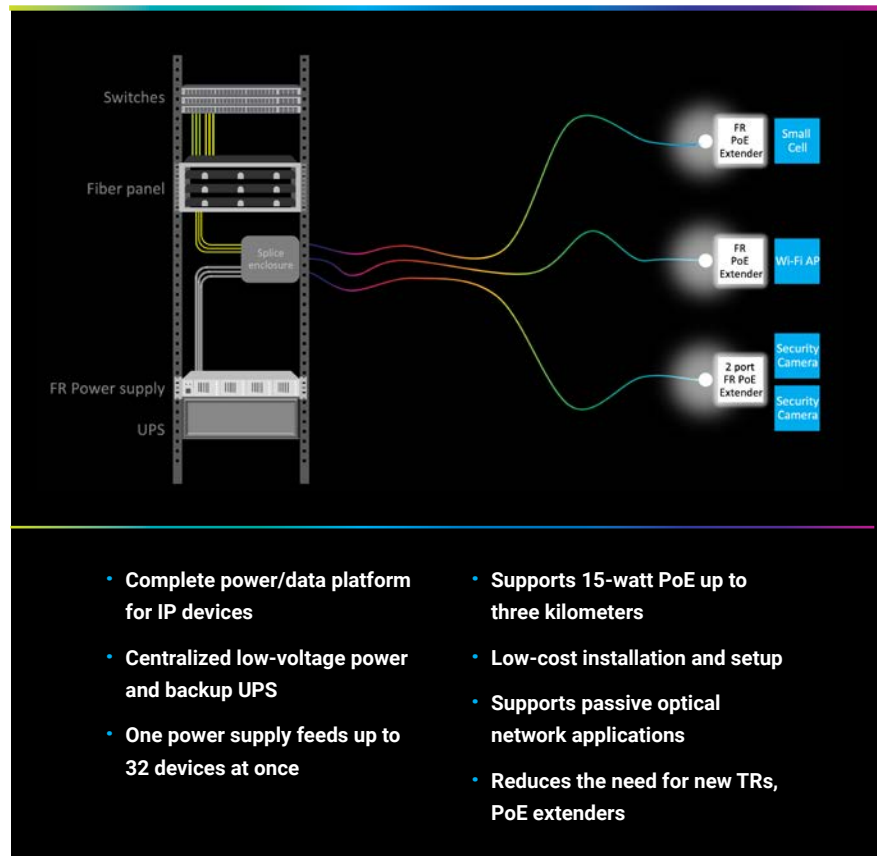

Empower your potential at the edge

Welcome to the new paradigm of enterprise connectivity, where network-connected devices are needed everywhere—core to edge, indoors and across campuses. The distance between the device and the closest telecom room (often 100+ meters) is growing; so is the demand for more power and bandwidth. Therein lies your challenge. How do you extend reliable power and data to support a growing number of diverse devices on the edge? The SYSTIMAX FiberREACH portfolio.

FiberREACH: Extend power and fiber to the edge and beyond

The FiberREACH system consists of central power supply equipment, a hybrid cable system that incorporates both fiber for data and copper conductors to supply power and a selection of Ethernet PoE extenders that can connect networking devices. The power is provided by the hybrid cable, reducing overall design complexity; it also reduces the need for costly new power circuits and offers a high-performance power and data system for critical networking systems.

FiberREACH cabling combines multimode or singlemode fiber and low-voltage copper conductors in one hybrid cable. This enables the connection of a large number of powered remote devices without the need for new conduit, bulky extra cable runs or expensive electricians.

Empower potential at the edge: DATA + POWER + REACH

Support more applications in more diverse environments

The FiberREACH system enables you to access a vast and growing ecosystem of applications:	Its innovative design also makes the FiberREACH system ideal for a variety of environments:
<ul style="list-style-type: none"> • Optical LAN • IoT/IloT sensors • Building management systems • HD security cameras • Digital signage • Wi-Fi® access points • Small cells • Remote parking security 	<ul style="list-style-type: none"> • Large industrial facilities • Office parks • Business and medical complexes • School campuses • Airports and train stations • Parking areas • Stadiums and arenas • Public venues