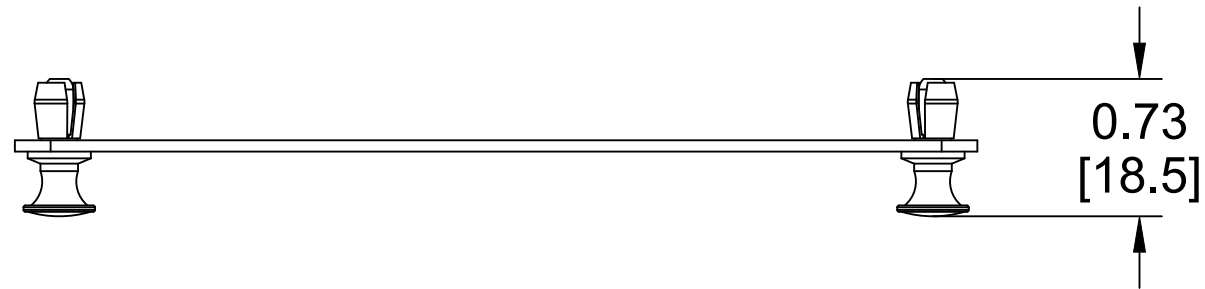

MATERIAL ID	DESCRIPTION
760258258	1000 STYLE PLATE, EMPTY, KJ

NOTES:

1. SEE COMMSCOPE CATALOG FOR PART NUMBER SUFFIXES TO INDICATE COLOR/PKG.
2. SEE COMMSCOPE CATALOG FOR COMPLETE LIST OF PARTS RELATED TO THE USE OF THIS PRODUCT.
3. DIMENSIONS ARE IN INCHES[MM].
4. PART INCLUDES:
 (1) ADAPTER PANEL FOR KJ
 (2) PLUNGER,NYLATCH
 (2) GROMMET,NYLATCH

1000 STYLE PLATE, EMPTY, KJ

COMMSCOPE, INC OF NORTH CAROLINA

1	05-AUG-24		INITIAL ISSUE	PL	DRAWN BY TZ	
REV	DATE	ECR	DESCRIPTION	APPROVED BY	DATE 05-AUG-2024	DWG NO 760258258