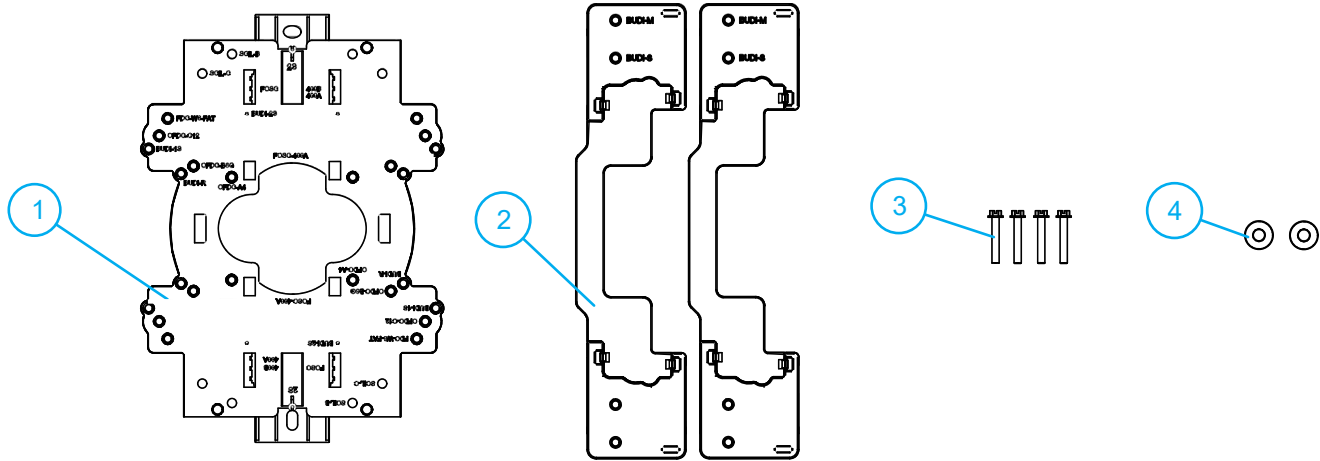

UNIVERSAL BRACKET WITH EXT. BRKT KITS

Applicable for BUDI-S and BUDI-M

1 Kit content

N°	Description	Qty
1	Universal bracket	1
2	Extension bracket	2
3	Screw	4
4	Nylon washer (only used for wall mounting)	2

Note: Mounting hardware (such as screws, plugs, and hose clamps) should be selected according to intended mounting surface (not included in the kit).

2 Prepare/assemble bracket

3 Mount bracket

4 Prepare enclosure installation