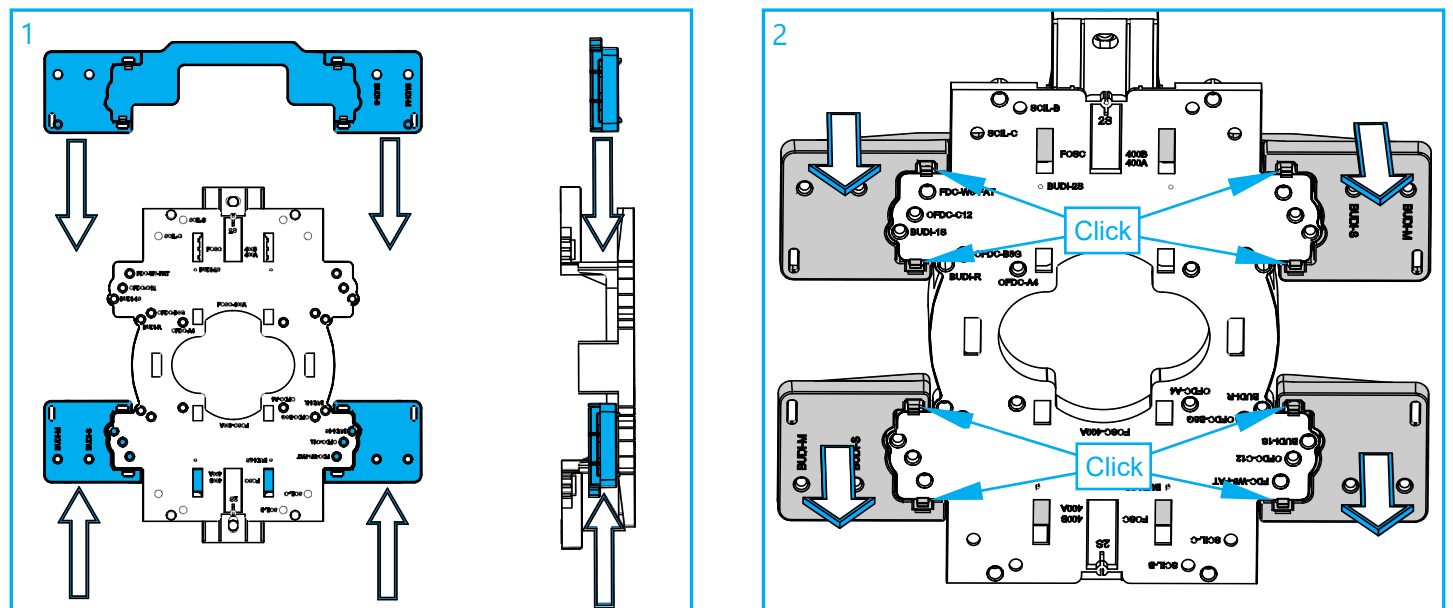

UNIVERSAL BRACKET WITH EXT. BRKT KITS

Applicable for BUDI-S and BUDI-M

1 Kit content

N°	Description	Qty
1	Universal bracket	1
2	Extension bracket	2
3	Screw	4
4	Nylon washer (only used for wall mounting)	2

Note: Mounting hardware (such as screws, plugs, and hose clamps) should be selected according to intended mounting surface (not included in the kit).

2 Prepare/assemble bracket

3 Mount bracket

4 Prepare enclosure installation

5 Install enclosure

6 Overlength storage