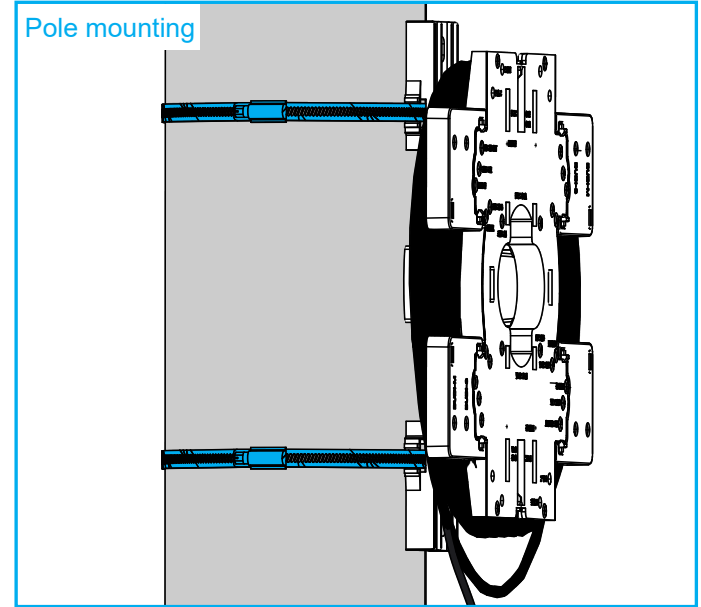

UNIVERSAL BRACKET WITH EXT. BRKT KITS

Applicable for BUDI-S and BUDI-M

1 Kit content

N°	Description	Qty
1	Universal bracket	1
2	Extension bracket	2
3	Screw	4
4	Nylon washer (only used for wall mounting)	2

Note: Mounting hardware (such as screws, plugs, and hose clamps) should be selected according to intended mounting surface (not included in the kit).

2 Prepare/assemble bracket

3 Mount bracket

4 Prepare enclosure installation