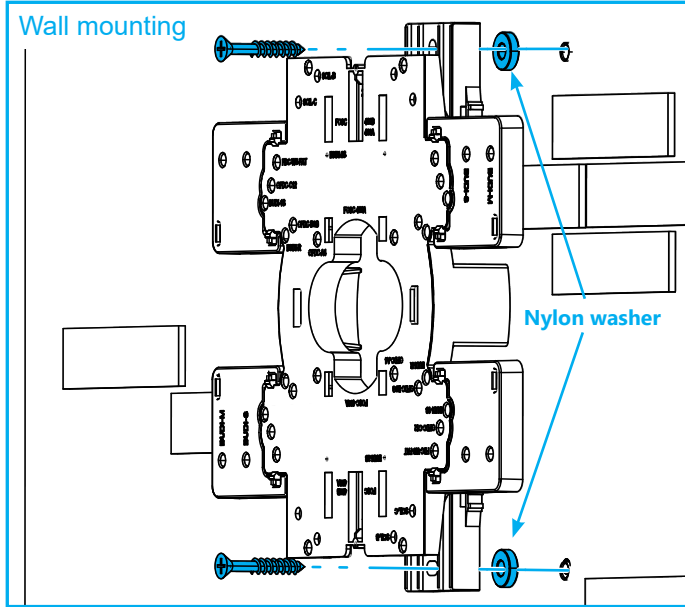

UNIVERSAL BRACKET WITH EXT. BRKT KITS

Applicable for BUDI-S and BUDI-M

1 Kit content

N°	Description	Qty
1	Universal bracket	1
2	Extension bracket	2
3	Screw	4
4	Nylon washer (only used for wall mounting)	2

Note: Mounting hardware (such as screws, plugs, and hose clamps) should be selected according to intended mounting surface (not included in the kit).

2 Prepare/assemble bracket

3 Mount bracket

4 Prepare enclosure installation

5 Install enclosure

6 Overlength storage