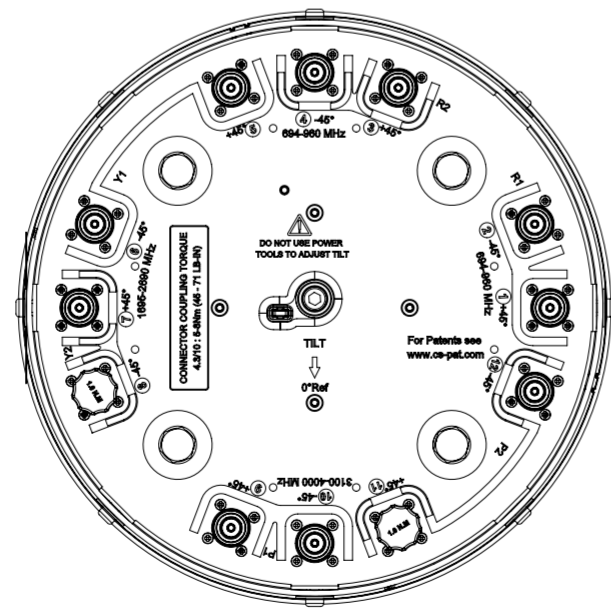

REVISION
A

RRVS-360M-M

VIEW A-A  
BRACKET NOT SHOWN