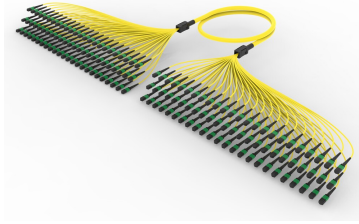

UJGMPMPRX

Base Product

Ultra Low Loss ULL TeraSPEED® MPO (Unpinned) to MPO (Unpinned) Pre-terminated Trunk Cable, MPO12, 864-Fiber, LSZH/riser, 12-fiber Rollable Ribbon Central Tube

Product Classification

Regional Availability	Asia Australia/New Zealand Europe Latin America Middle East /Africa North America
Portfolio	CommScope®
Product Type	Fiber trunk cable assembly
Product Brand	SYSTIMAX ULL
Ordering Note	For additional jacket colors, please contact a CommScope Sales Representative For lengths greater than 999 ft (304 m), orders must be in meters Minimum length may vary based on cable configuration

General Specifications

Color, boot A	Black
Color, connector A	Green
Color, boot B	Black
Color, connector B	Green
Construction Type	Rollable ribbon
Furcation Color	Yellow
Interface, Connector A	MPO-12/APC Female
Interface, Connector B	MPO-12/APC Female
Jacket Color	Yellow
Polarity	Method B Enhanced (ULL)
Fibers per Subunit, quantity	12
Total Fibers, quantity	864

Dimensions

Cable Assembly Length Range (m)	3 – 999
Cable Assembly Length Range (ft)	10 – 999

UJGMPMPRX

Mechanical Specifications

Cable Retention Strength, maximum 11.24 lb @ 0 ° | 4.40 lb @ 90 °

Optical Specifications